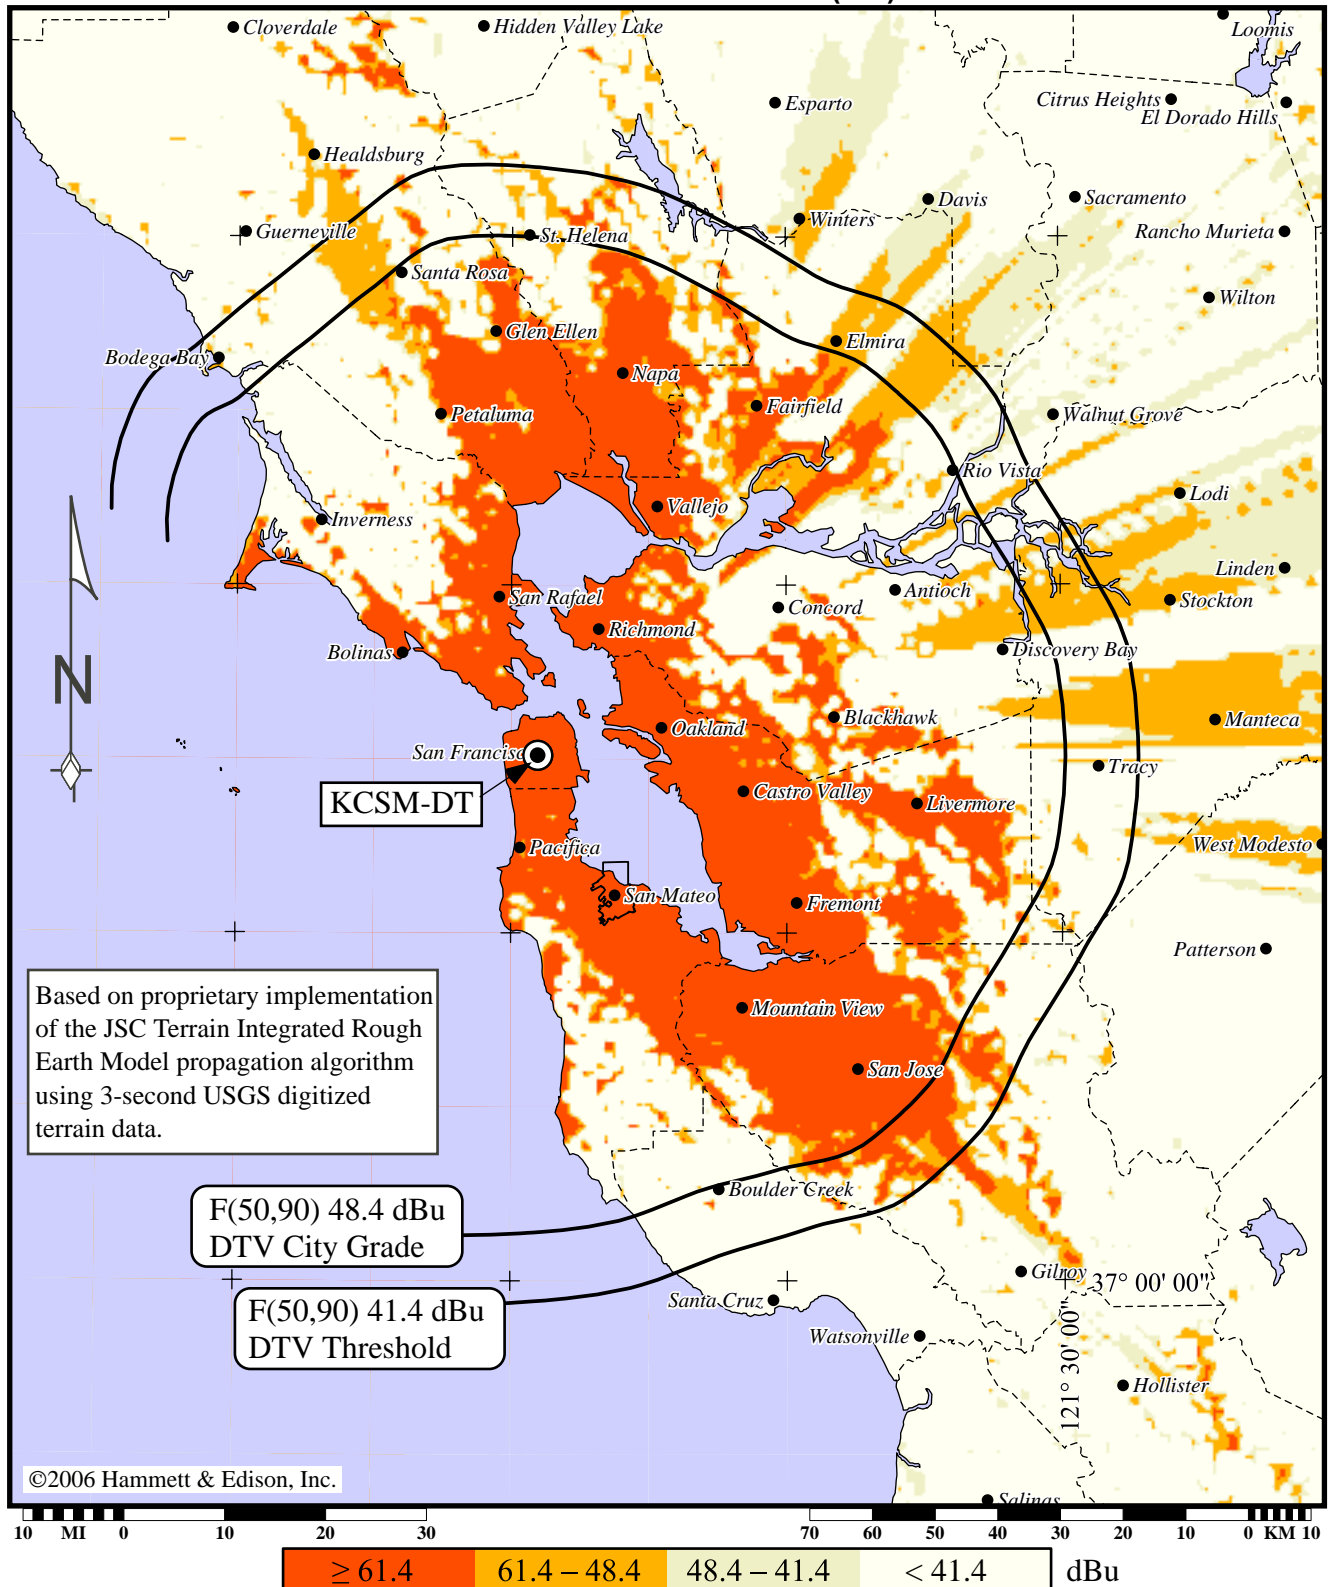

KCSM-DT • DTV Channel 43 • San Mateo, California

FCC Contours and Terrain-Sensitive Coverage  
9.50 kW TPO/250 kW ERP (DA)

Lambert conformal conic map projection. Map data taken from Sectional Aeronautical Charts, published by the National Ocean Survey. Geographic coordinate marks shown at 30-minute increments. City limits shown taken from U.S. Census Bureau TIGER/Line 2000 data.